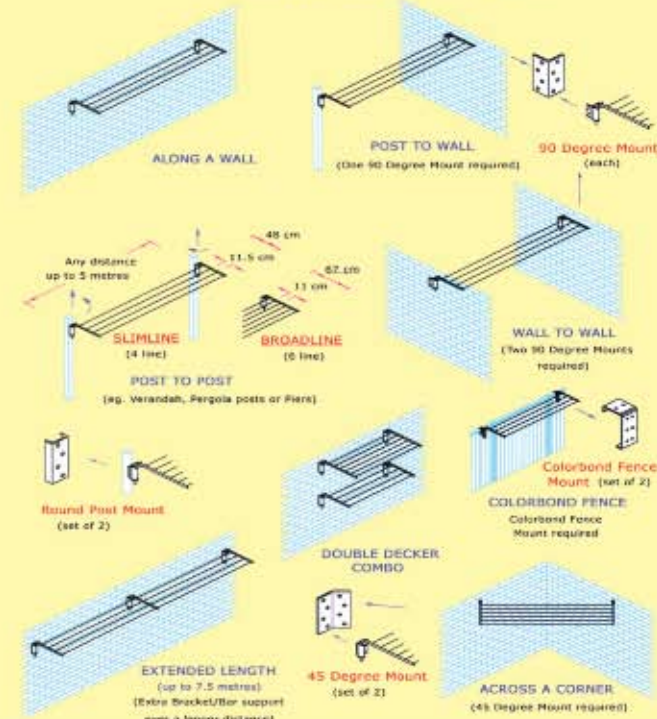

Have **NO LENGTH RESTRICTIONS**

Because the wall brackets are installed independently, it allows you to install a clothesline onto:

- Verandah posts
- Piers and pillars
- Studwork
- Fence posts
- Across windows and doors
- On any wall space up to 5 metres apart

Can be installed **ANYWHERE**

With the addition of various MOUNT accessories, you are also able to install a clothesline almost anywhere:

- Perpendicular from a wall or between walls
- At a 45 degree diagonal across a corner
- Onto round posts
- On a Colorbond fence

DISAPPEAR from sight

The VERSALINE clothesline can be either:

- Folded flat against the wall when not in use
- Removed completely to give you back your space

Standard colours

APO Grey (light grey)

Pale Eucalypt (light green)

316 Stainless Steel

VERSALINE covers all angles

2 TRAVELLER

The TRAVELLER is a compact REMOVABLE clothesline system perfect to take away with you on holidays or to use anywhere around the home

TRAVELLER features