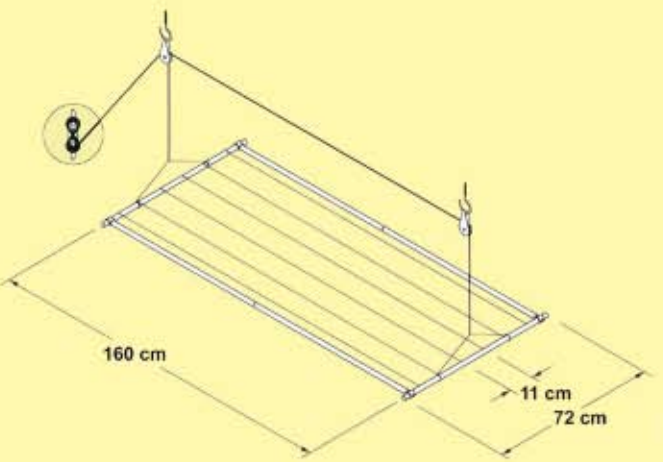

IDEAL FOR INDOOR OR OUTDOOR USE