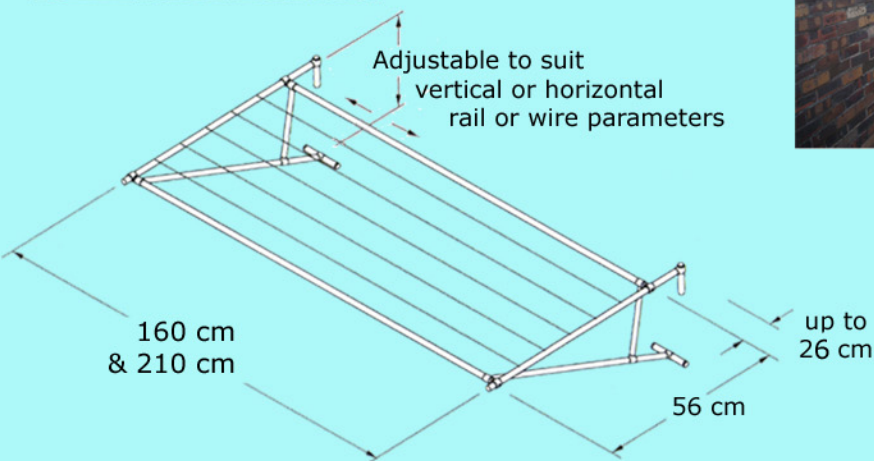

- Will hook on to any wall or railing width up to 25 cm
- No fixing involved
- Made from lightweight anodised aluminium
- Adjusts horizontally and vertically to fit any rail or wire variations
- Portable, so can be moved about to suit weather conditions
- Corrosion resistant, so suitable for seaside or pool and spa areas
- Stores flat