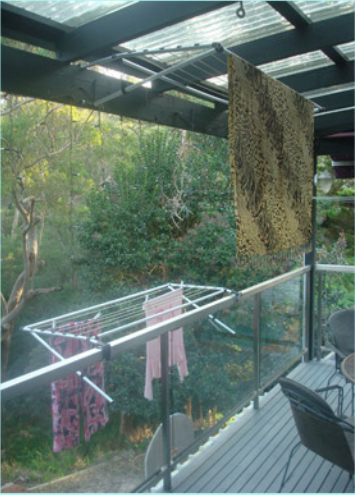

VERSALINE[®]

.com.au

disappearing clotheslines

AUSTRALIAN MADE

The **HOOK&AWAY** clothesline

This portable clothesline hooks onto any wall, fence, balustrade or fencing without fixing.

Perfect for unit/apartment living or anywhere around the home

- Will hook on to any wall or railing width up to 25 cm
- No fixing involved
- Made from lightweight anodised aluminium
- Adjusts horizontally and vertically to fit any rail or wire variations
- Portable, so can be moved about to suit weather conditions
- Corrosion resistant, so suitable for seaside or pool and spa areas
- Stores flat