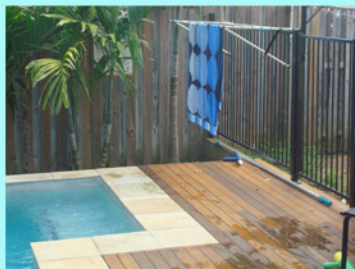

- Will hook on to any wall or railing width up to 25 cm
- No fixing involved
- Made from lightweight anodised aluminium
- Adjusts horizontally and vertically to fit any rail or wire variations
- Portable, so can be moved about to suit weather conditions
- Corrosion resistant, so suitable for seaside or pool and spa areas
- Stores flat