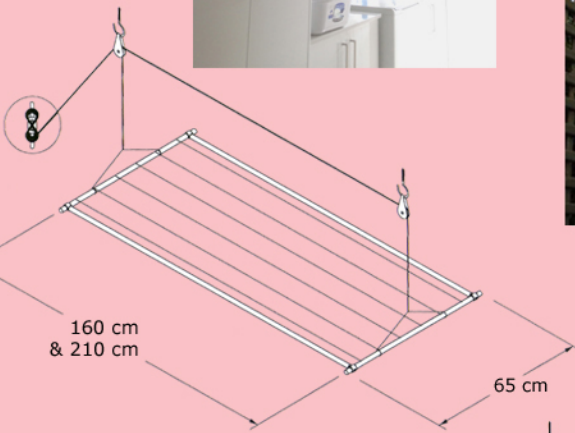

UP&AWAY clothesline

- Make use of convection (natural rising warm air) to dry your washing
- Adjusts to any height
- Hides away up out of the way when not in use
- Suitable for either indoor or outdoor use
- Made from lightweight anodised aluminium
- Up&Away has 13 or 17 metres of hanging space
- Pulley Rail Airer has 150 cm hanger capacity