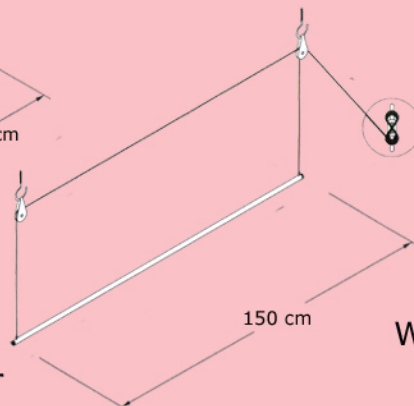

Pulley Rail Airer

Versaline Clotheslines
7/22-24 Wiggs Road
Riverwood, NSW 2210
Ph: (02) 9584 1680

Email: info@versaline.com.au

Web: www.versaline.com.au

VERSALINE means versatility